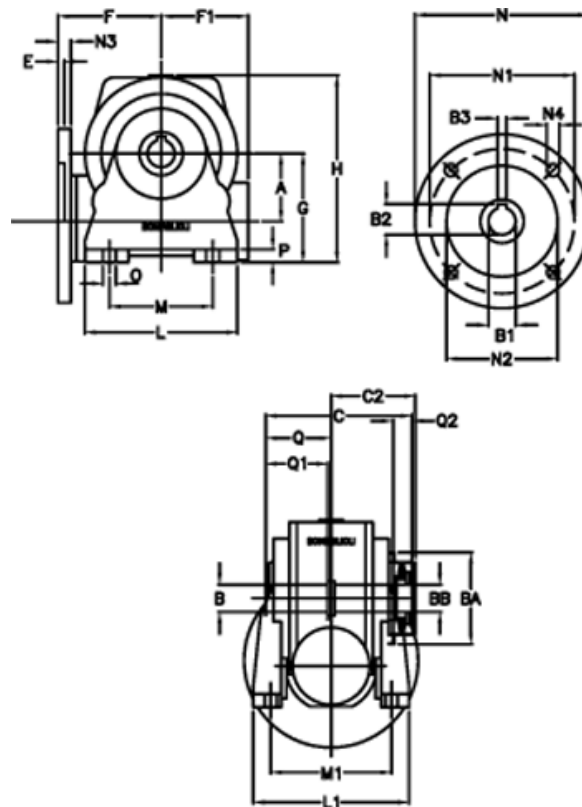

Article number: 390204401412216

Description: Worm Gear with Torque Limiter
VF 44-L1-N-14-P63B5

Measures

| | | | |
|------------|------------------------------|-----------|----------|
| a = 44.60 | C2 = 48 | L1 = 98 | O = 8.5 |
| B = 18 | Description = VF 44N-xx-63B5 | m = 52 | P = 10 |
| B1 E7 = 11 | E = 2.0 | M1 = 81.0 | Q = 32.0 |
| B2 = 12.8 | F = 65 | N = 140 | Q1 = 32 |
| B3 H9 = 4 | F1 = 54 | N1 = 115 | Q2 = 12 |
| BA = 40 | g = 72 | N2 = 95 | |
| BB H7 = 11 | H = 124.5 | N3 = 10.5 | |
| C = 79 | L = 90 | N4 = 9,5 | |